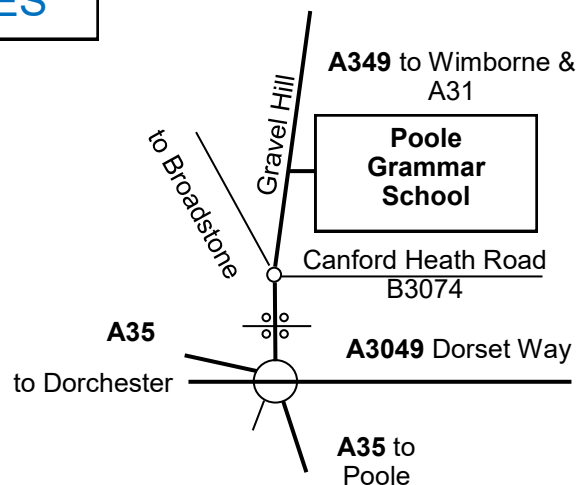

Sponsored By

MODEL RAILWAY SOLUTIONS

Established 2010

www.pdmrs.com