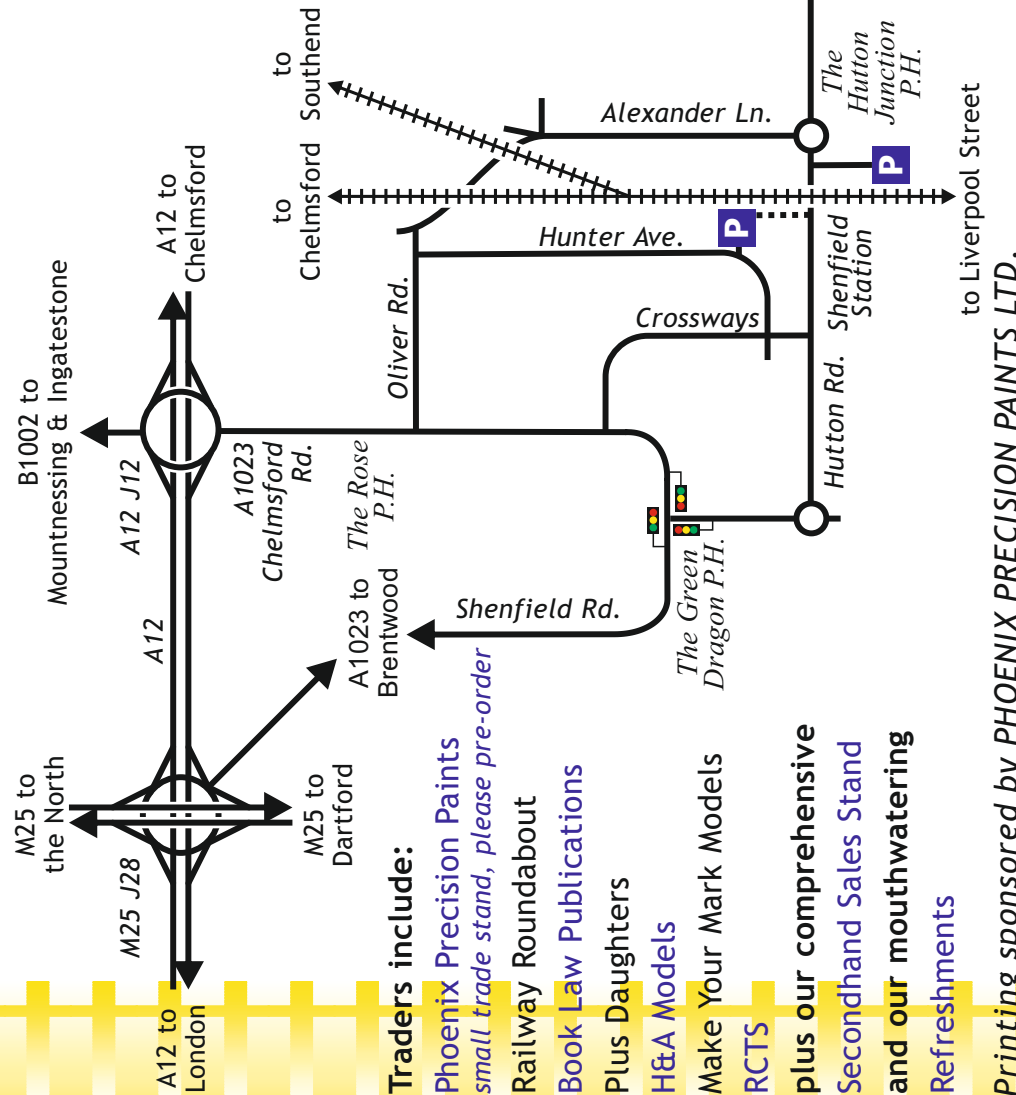

# Mid Essex Model Railway Exhibition

ACL (Bishops Hill), Rayleigh Road

## 21st September 2024

Small car park on site at CMI3 IBD

Nearest railway station – Shenfield

[www.MidEssexMRC.org](http://www.MidEssexMRC.org)

Printing sponsored by PHOENIX PRECISION PAINTS LTD.